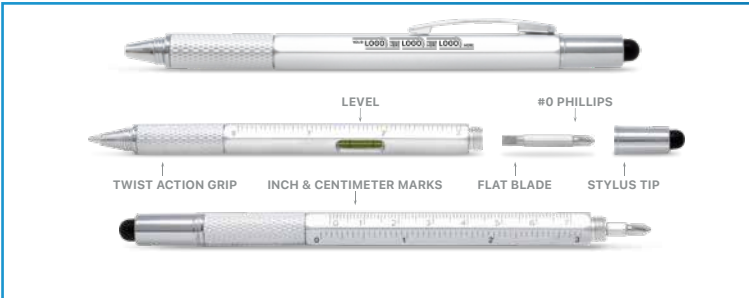

DESK TOOLS

IDEAL FOR

- Finance
- Hotel & Travel
- Education

- Real Estate
- Municipal
- Retail

1270 6-in-1 Omega Pen

Min. 200*

- Level, two rulers, screwdriver bits, stylus tip, and pen all in one.
- Plastic body with twist action open/close design.
- Blue ink, includes 1 bonus ink refill.

1147 Slim Logo Top Pen

Min. 100*

- Metal body with twist action open/close design and nickel pocket clip.
- Blue ink.
- Laser engrave only available on blue and red.

1144 Cobra Pen

Min. 200*

- Plastic body with twist action open/close design, writes in blue ink.
- Small size for pockets or check books.

1104 Slim iStylus Pen

Min. 200*

- All metal body, twist action open/close design with black ink.
- Stylus tip.