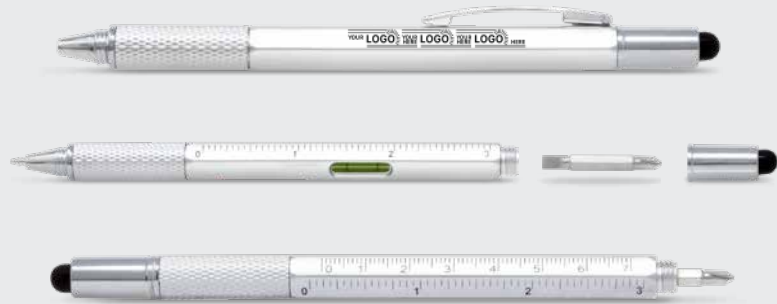

MULTI-FUNCTION WRITING TOOLS

Useful Multi-Tools For Everyday Life

ITEM 1446 STYLUS PEN KEY TAG

PEN | STYLUS | KEY TAG

MIN. 200

ITEM 1270 6-IN-1 OMEGA PEN

PEN | STYLUS | SCREWDRIVER | RULER | LEVEL

MIN. 200

ITEM 1104 SLIM ISTYLUS PEN

TWIST ACTION PEN | STYLUS

MIN. 200