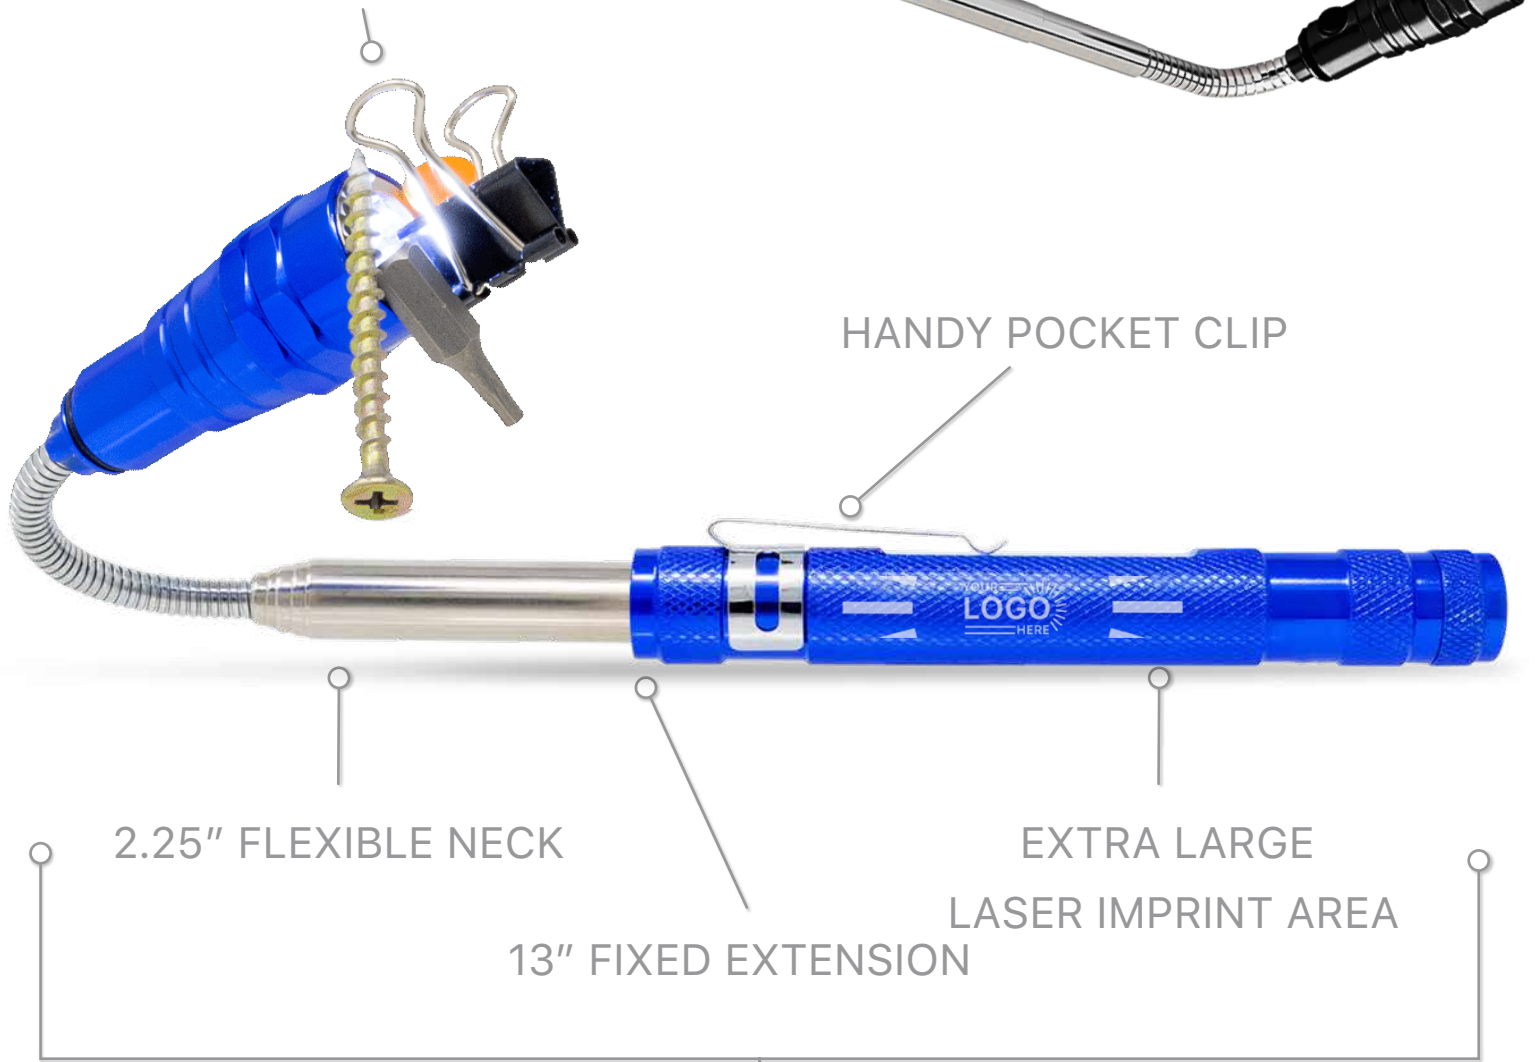

TELESCOPING FLEX FLASHLIGHT

HOLDS UP TO 3 LBS!

22" TOTAL LENGTH + MAGNET ON BOTH ENDS!

Great for finding and retrieving small metal parts behind confined areas. Metal body with magnetic base. Flexible magnetic tip with three bright LED lights can retrieve up to 3 lbs and extend 22".

Push on/off button, 4-LR44 batteries included.