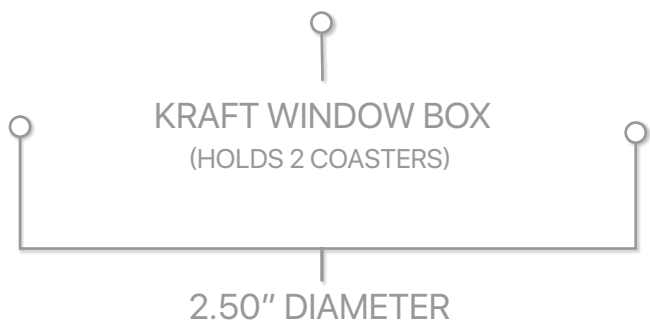

# ABSORBING STONE CAR COASTER

FINGER NOTCH FOR EASY REMOVAL

Naturally absorbs condensation from drinks!

- Fits most cup holders, finger notch for easy removal.
- Available as a single coaster or in a set of 2.
- Set is packaged in Kraft window box & includes 2 different imprints for one set up charge!