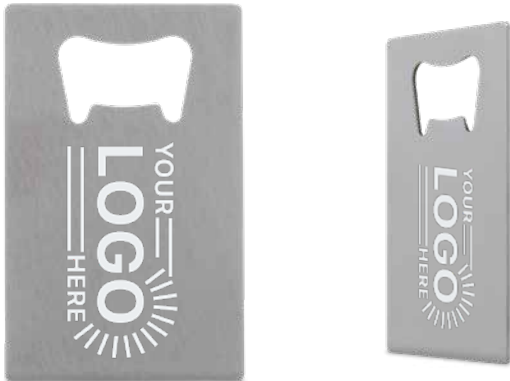

# DRINK ACCESSORIES FOR BRAND AWARENESS

From thanking your patrons to welcoming employees back, our line of full color coasters has the perfect item to show appreciation.

Item 2523

## Credit Card Bottle Opener

Min. 200\*

High-grade stainless steel, shaped to fit in your wallet.

Item 1923